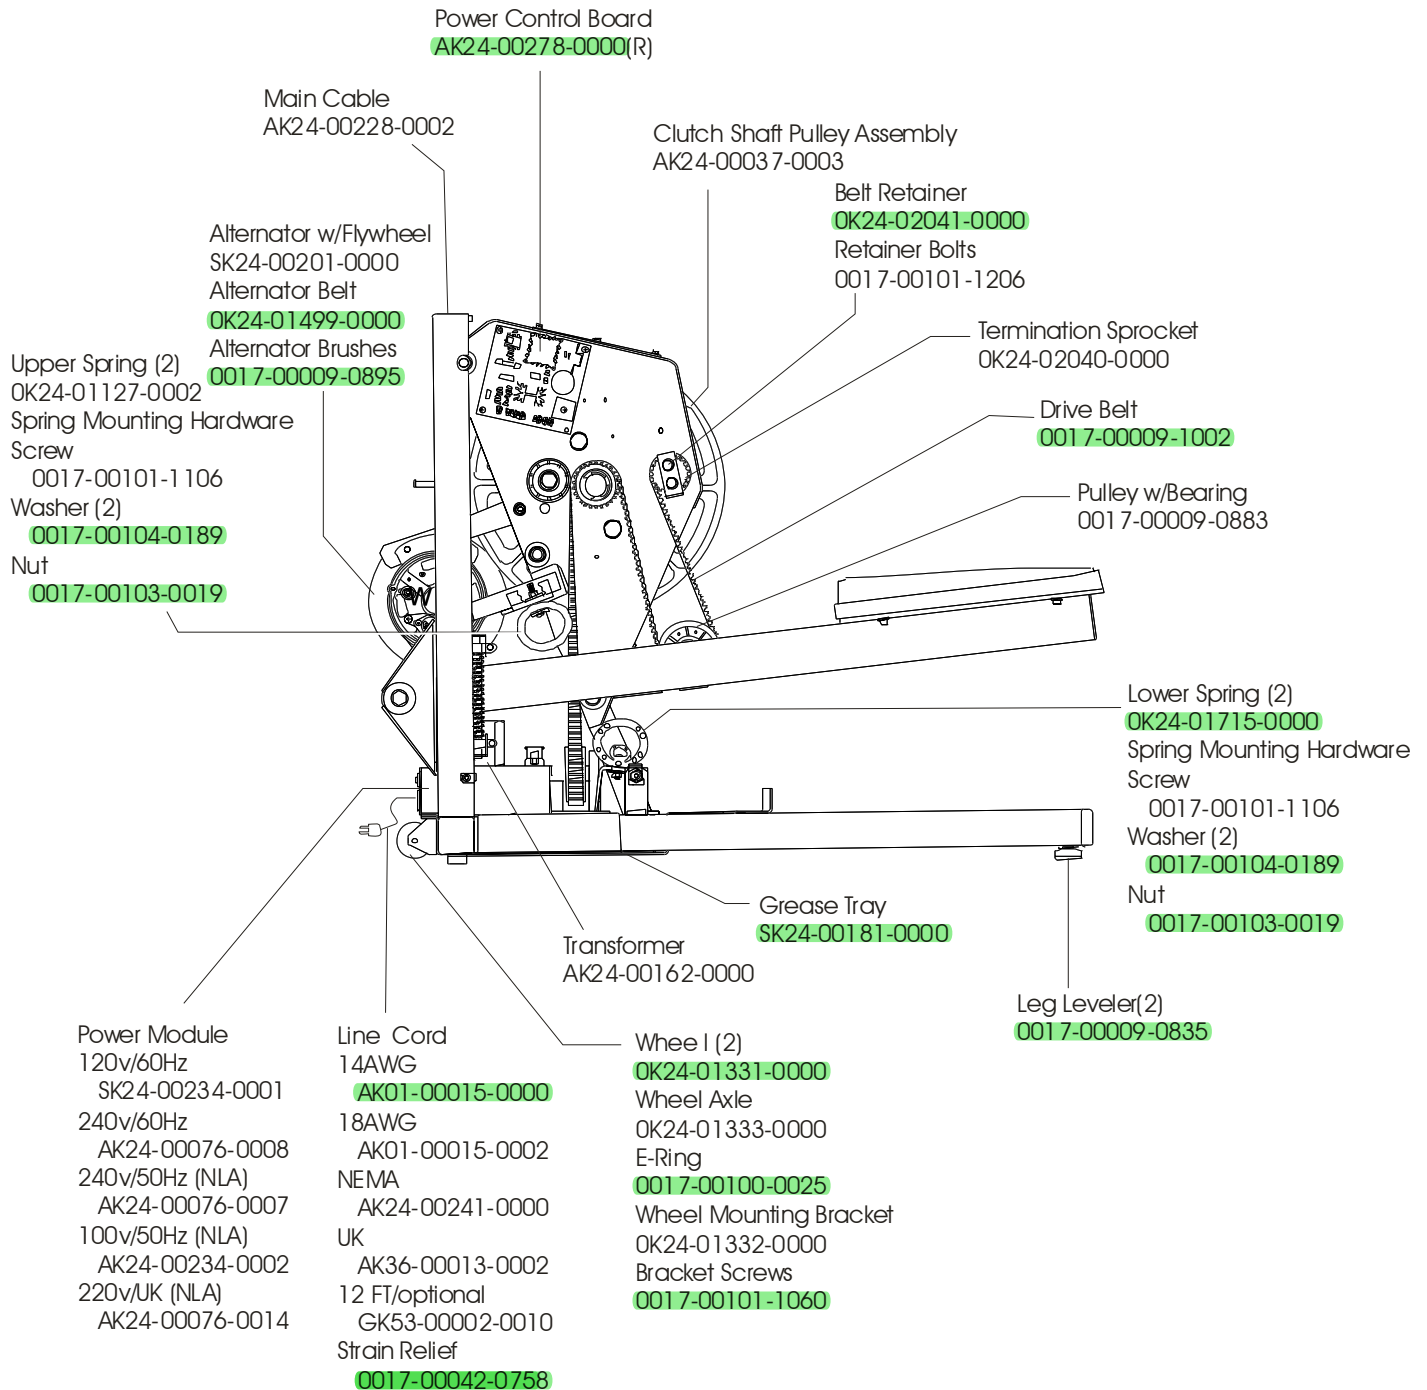

LS-9500HR STAIRCLIMBER

GK24-00027-XXXX
SN: 151142 & up

LS-9500HR STAIRCLIMBER

GK24-00027-XXXX
SN: 151142 & up

LS-9500HR
STAIRCLIMBER

GK24-00027-XXXX
SN: 151142 & up