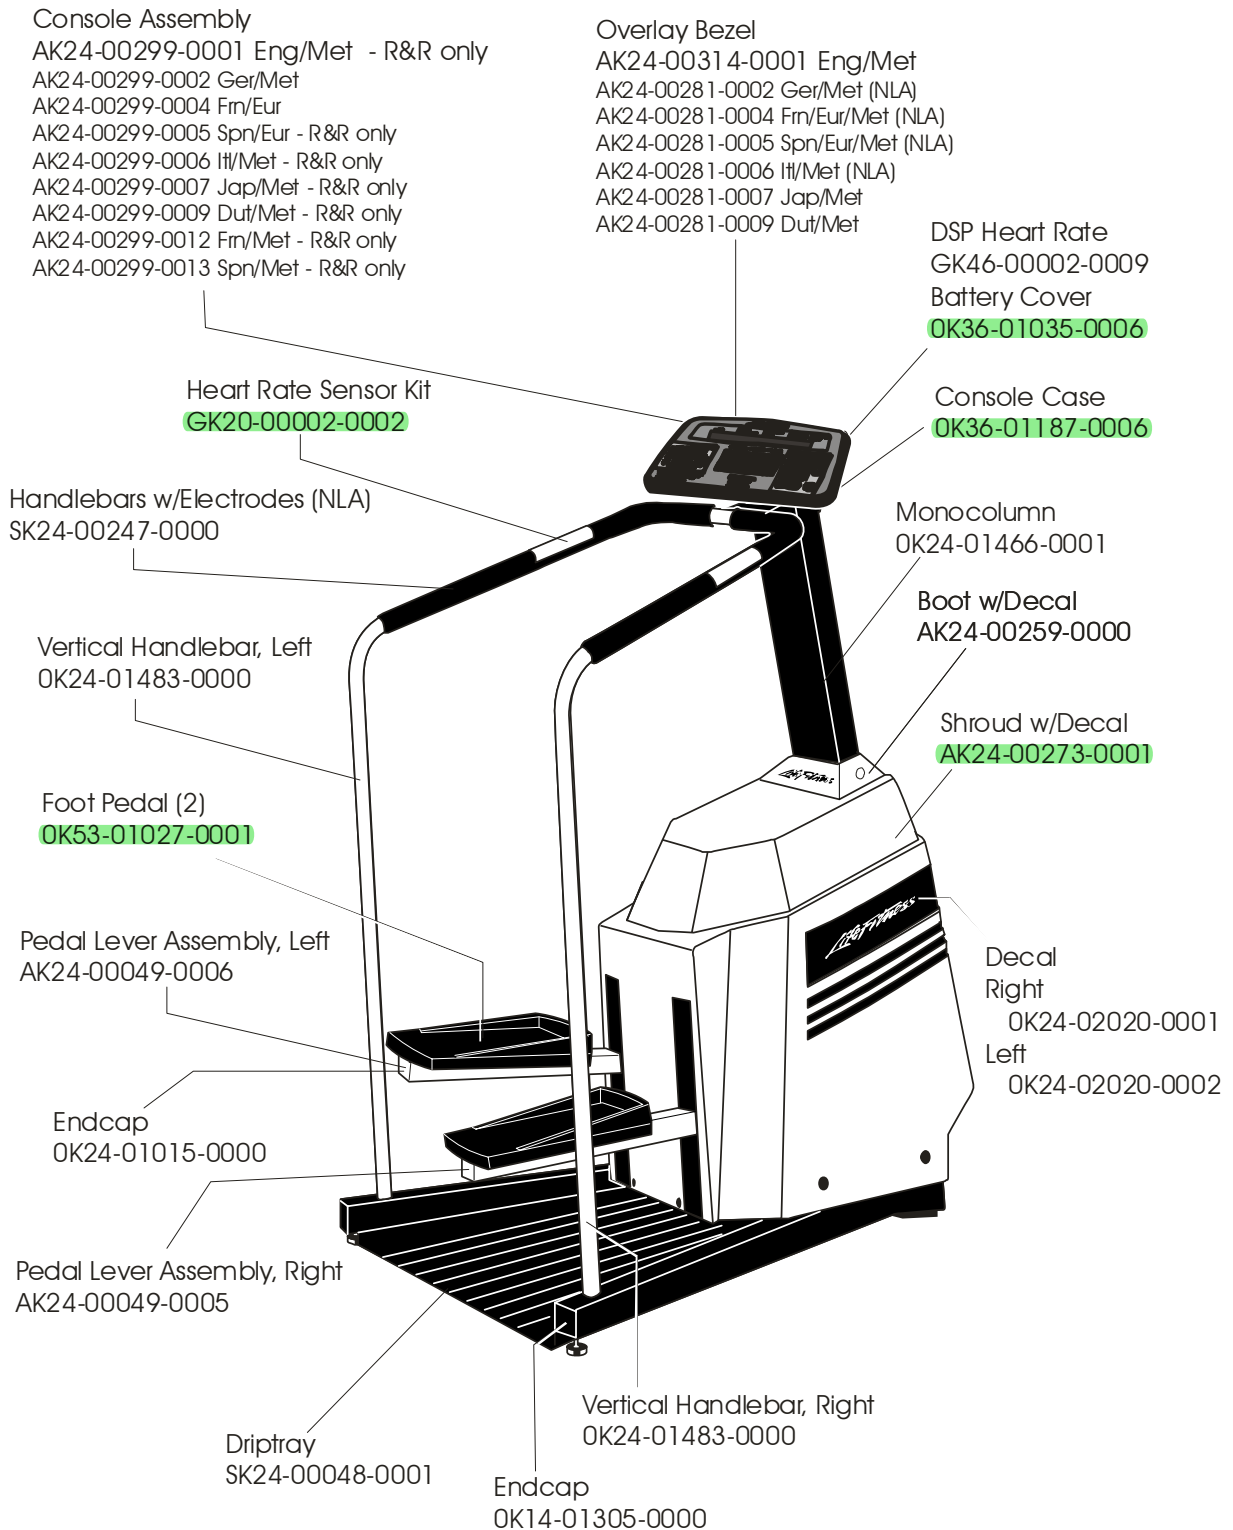

LS-9500HR STAIRCLIMBER

GK24-00027-XXXX
SN: 151142 & up

LS-9500HR STAIRCLIMBER

GK24-00027-XXXX
SN: 151142 & up

LS-9500HR
STAIRCLIMBER

GK24-00027-XXXX
SN: 151142 & up